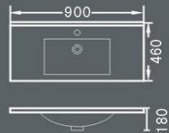

MG-8075C

Semi Recessed Vanity top
Size: 750 × 500 × 200mm

MG-8090C

Semi Recessed Vanity top
Size: 900 × 500 × 200mm

MG-8120C

Semi Recessed Vanity top
Size: 1200 × 500 × 200mm

Cabinet Basin

MG-9060E

Slim Line Vanity top
Size: 600 x 460 x 180mm

MG-9075E

Slim Line Vanity top
Size: 750 x 460 x 180mm

MG-9090E

Slim Line Vanity top
Size: 900 x 460 x 180mm

MG-9120E

Slim Line Vanity top
Size: 1200 x 460 x 180mm

MG-9090E(Left)

Slim Line Vanity top
Size: 900 x 460 x 180mm

MG-9090E(Right)

Slim Line Vanity top
Size: 900 x 460 x 180mm

Cabinet Basin

MG-9060AB

Above Counter Vanity top
Size: 600 × 460 × 175mm

MG-9075AB

Above Counter Vanity top
Size: 750 × 460 × 175mm

MG-9090AB

Above Counter Vanity top
Size: 900 × 460 × 175mm

MG-9120AB

Above Counter Vanity top
Size: 1200 × 460 × 175mm