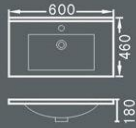

MG-8075C

Semi Recessed Vanity top
Size: 750 × 500 × 200mm

MG-8090C

Semi Recessed Vanity top
Size: 900 × 500 × 200mm

MG-8120C

Semi Recessed Vanity top
Size: 1200 × 500 × 200mm

Cabinet Basin

MG-9060E

Slim Line Vanity top
Size: 600 x 460 x 180mm

MG-9075E

Slim Line Vanity top
Size: 750 x 460 x 180mm

MG-9090E

Slim Line Vanity top
Size: 900 x 460 x 180mm

MG-9120E

Slim Line Vanity top
Size: 1200 x 460 x 180mm

MG-9090E(Left)

Slim Line Vanity top
Size: 900 x 460 x 180mm

MG-9090E(Right)

Slim Line Vanity top
Size: 900 x 460 x 180mm

Cabinet Basin

MG-9060AB

Above Counter Vanity top
Size: 600 × 460 × 175mm

MG-9075AB

Above Counter Vanity top
Size: 750 × 460 × 175mm

MG-9090AB

Above Counter Vanity top
Size: 900 × 460 × 175mm

MG-9120AB

Above Counter Vanity top
Size: 1200 × 460 × 175mm