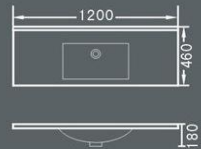

MG-8075C

Semi Recessed Vanity top
Size: 750 × 500 × 200mm

MG-8090C

Semi Recessed Vanity top
Size: 900 × 500 × 200mm

MG-8120C

Semi Recessed Vanity top
Size: 1200 × 500 × 200mm

Cabinet Basin

MG-9060E

Slim Line Vanity top
Size: 600 x 460 x 180mm

MG-9075E

Slim Line Vanity top
Size: 750 x 460 x 180mm

MG-9090E

Slim Line Vanity top
Size: 900 x 460 x 180mm

MG-9120E

Slim Line Vanity top
Size: 1200 x 460 x 180mm

MG-9090E(Left)

Slim Line Vanity top
Size: 900 x 460 x 180mm

MG-9090E(Right)

Slim Line Vanity top
Size: 900 x 460 x 180mm

Cabinet Basin

MG-9060AB

Above Counter Vanity top
Size: 600 × 460 × 175mm

MG-9075AB

Above Counter Vanity top
Size: 750 × 460 × 175mm

MG-9090AB

Above Counter Vanity top
Size: 900 × 460 × 175mm

MG-9120AB

Above Counter Vanity top
Size: 1200 × 460 × 175mm