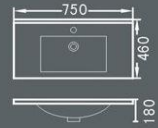

MG-8075C

Semi Recessed Vanity top
Size: 750 × 500 × 200mm

MG-8090C

Semi Recessed Vanity top
Size: 900 × 500 × 200mm

MG-8120C

Semi Recessed Vanity top
Size: 1200 × 500 × 200mm

Cabinet Basin

MG-9060E

Slim Line Vanity top
Size: 600 x 460 x 180mm

MG-9075E

Slim Line Vanity top
Size: 750 x 460 x 180mm

MG-9090E

Slim Line Vanity top
Size: 900 x 460 x 180mm

MG-9120E

Slim Line Vanity top
Size: 1200 x 460 x 180mm

MG-9090E(Left)

Slim Line Vanity top
Size: 900 x 460 x 180mm

MG-9090E(Right)

Slim Line Vanity top
Size: 900 x 460 x 180mm

Cabinet Basin

MG-9060AB

Above Counter Vanity top
Size: 600 × 460 × 175mm

MG-9075AB

Above Counter Vanity top
Size: 750 × 460 × 175mm

MG-9090AB

Above Counter Vanity top
Size: 900 × 460 × 175mm

MG-9120AB

Above Counter Vanity top
Size: 1200 × 460 × 175mm