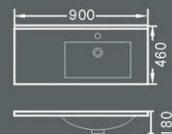

MG-8075C

Semi Recessed Vanity top
Size: 750 × 500 × 200mm

MG-8090C

Semi Recessed Vanity top
Size: 900 × 500 × 200mm

MG-8120C

Semi Recessed Vanity top
Size: 1200 × 500 × 200mm

Cabinet Basin

MG-9060E

Slim Line Vanity top
Size: 600 x 460 x 180mm

MG-9075E

Slim Line Vanity top
Size: 750 x 460 x 180mm

MG-9090E

Slim Line Vanity top
Size: 900 x 460 x 180mm

MG-9120E

Slim Line Vanity top
Size: 1200 x 460 x 180mm

MG-9090E(Left)

Slim Line Vanity top
Size: 900 x 460 x 180mm

MG-9090E(Right)

Slim Line Vanity top
Size: 900 x 460 x 180mm

Cabinet Basin

MG-9060AB

Above Counter Vanity top
Size: 600 × 460 × 175mm

MG-9075AB

Above Counter Vanity top
Size: 750 × 460 × 175mm

MG-9090AB

Above Counter Vanity top
Size: 900 × 460 × 175mm

MG-9120AB

Above Counter Vanity top
Size: 1200 × 460 × 175mm