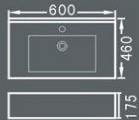

MG-8075C

Semi Recessed Vanity top
Size: 750 × 500 × 200mm

MG-8090C

Semi Recessed Vanity top
Size: 900 × 500 × 200mm

MG-8120C

Semi Recessed Vanity top
Size: 1200 × 500 × 200mm

Cabinet Basin

MG-9060E

Slim Line Vanity top
Size: 600 x 460 x 180mm

MG-9075E

Slim Line Vanity top
Size: 750 x 460 x 180mm

MG-9090E

Slim Line Vanity top
Size: 900 x 460 x 180mm

MG-9120E

Slim Line Vanity top
Size: 1200 x 460 x 180mm

MG-9090E(Left)

Slim Line Vanity top
Size: 900 x 460 x 180mm

MG-9090E(Right)

Slim Line Vanity top
Size: 900 x 460 x 180mm

Cabinet Basin

MG-9060AB

Above Counter Vanity top
Size: 600 × 460 × 175mm

MG-9075AB

Above Counter Vanity top
Size: 750 × 460 × 175mm

MG-9090AB

Above Counter Vanity top
Size: 900 × 460 × 175mm

MG-9120AB

Above Counter Vanity top
Size: 1200 × 460 × 175mm