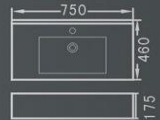

MG-8075C

Semi Recessed Vanity top
Size: 750 × 500 × 200mm

MG-8090C

Semi Recessed Vanity top
Size: 900 × 500 × 200mm

MG-8120C

Semi Recessed Vanity top
Size: 1200 × 500 × 200mm

Cabinet Basin

MG-9060E

Slim Line Vanity top
Size: 600 x 460 x 180mm

MG-9075E

Slim Line Vanity top
Size: 750 x 460 x 180mm

MG-9090E

Slim Line Vanity top
Size: 900 x 460 x 180mm

MG-9120E

Slim Line Vanity top
Size: 1200 x 460 x 180mm

MG-9090E(Left)

Slim Line Vanity top
Size: 900 x 460 x 180mm

MG-9090E(Right)

Slim Line Vanity top
Size: 900 x 460 x 180mm

Cabinet Basin

MG-9060AB

Above Counter Vanity top
Size: 600 × 460 × 175mm

MG-9075AB

Above Counter Vanity top
Size: 750 × 460 × 175mm

MG-9090AB

Above Counter Vanity top
Size: 900 × 460 × 175mm

MG-9120AB

Above Counter Vanity top
Size: 1200 × 460 × 175mm